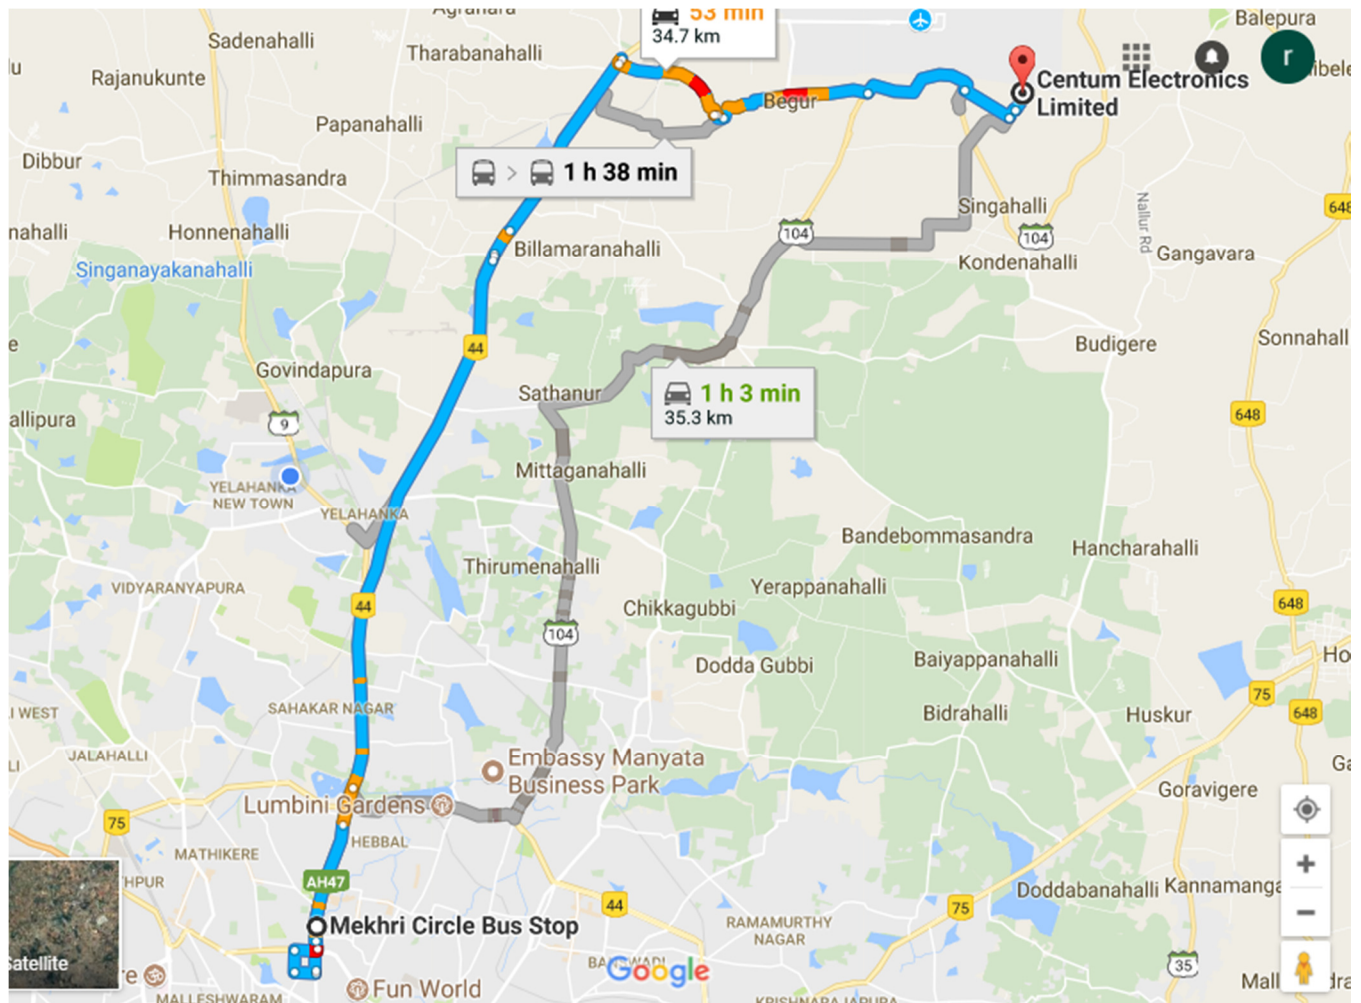

1. Route map from Mekhri Circle to Centum Electronics Limited, Avansa (AGM Venue).

2. Route map from the Airport to Centum Electronics Limited, Avansa (AGM Venue).